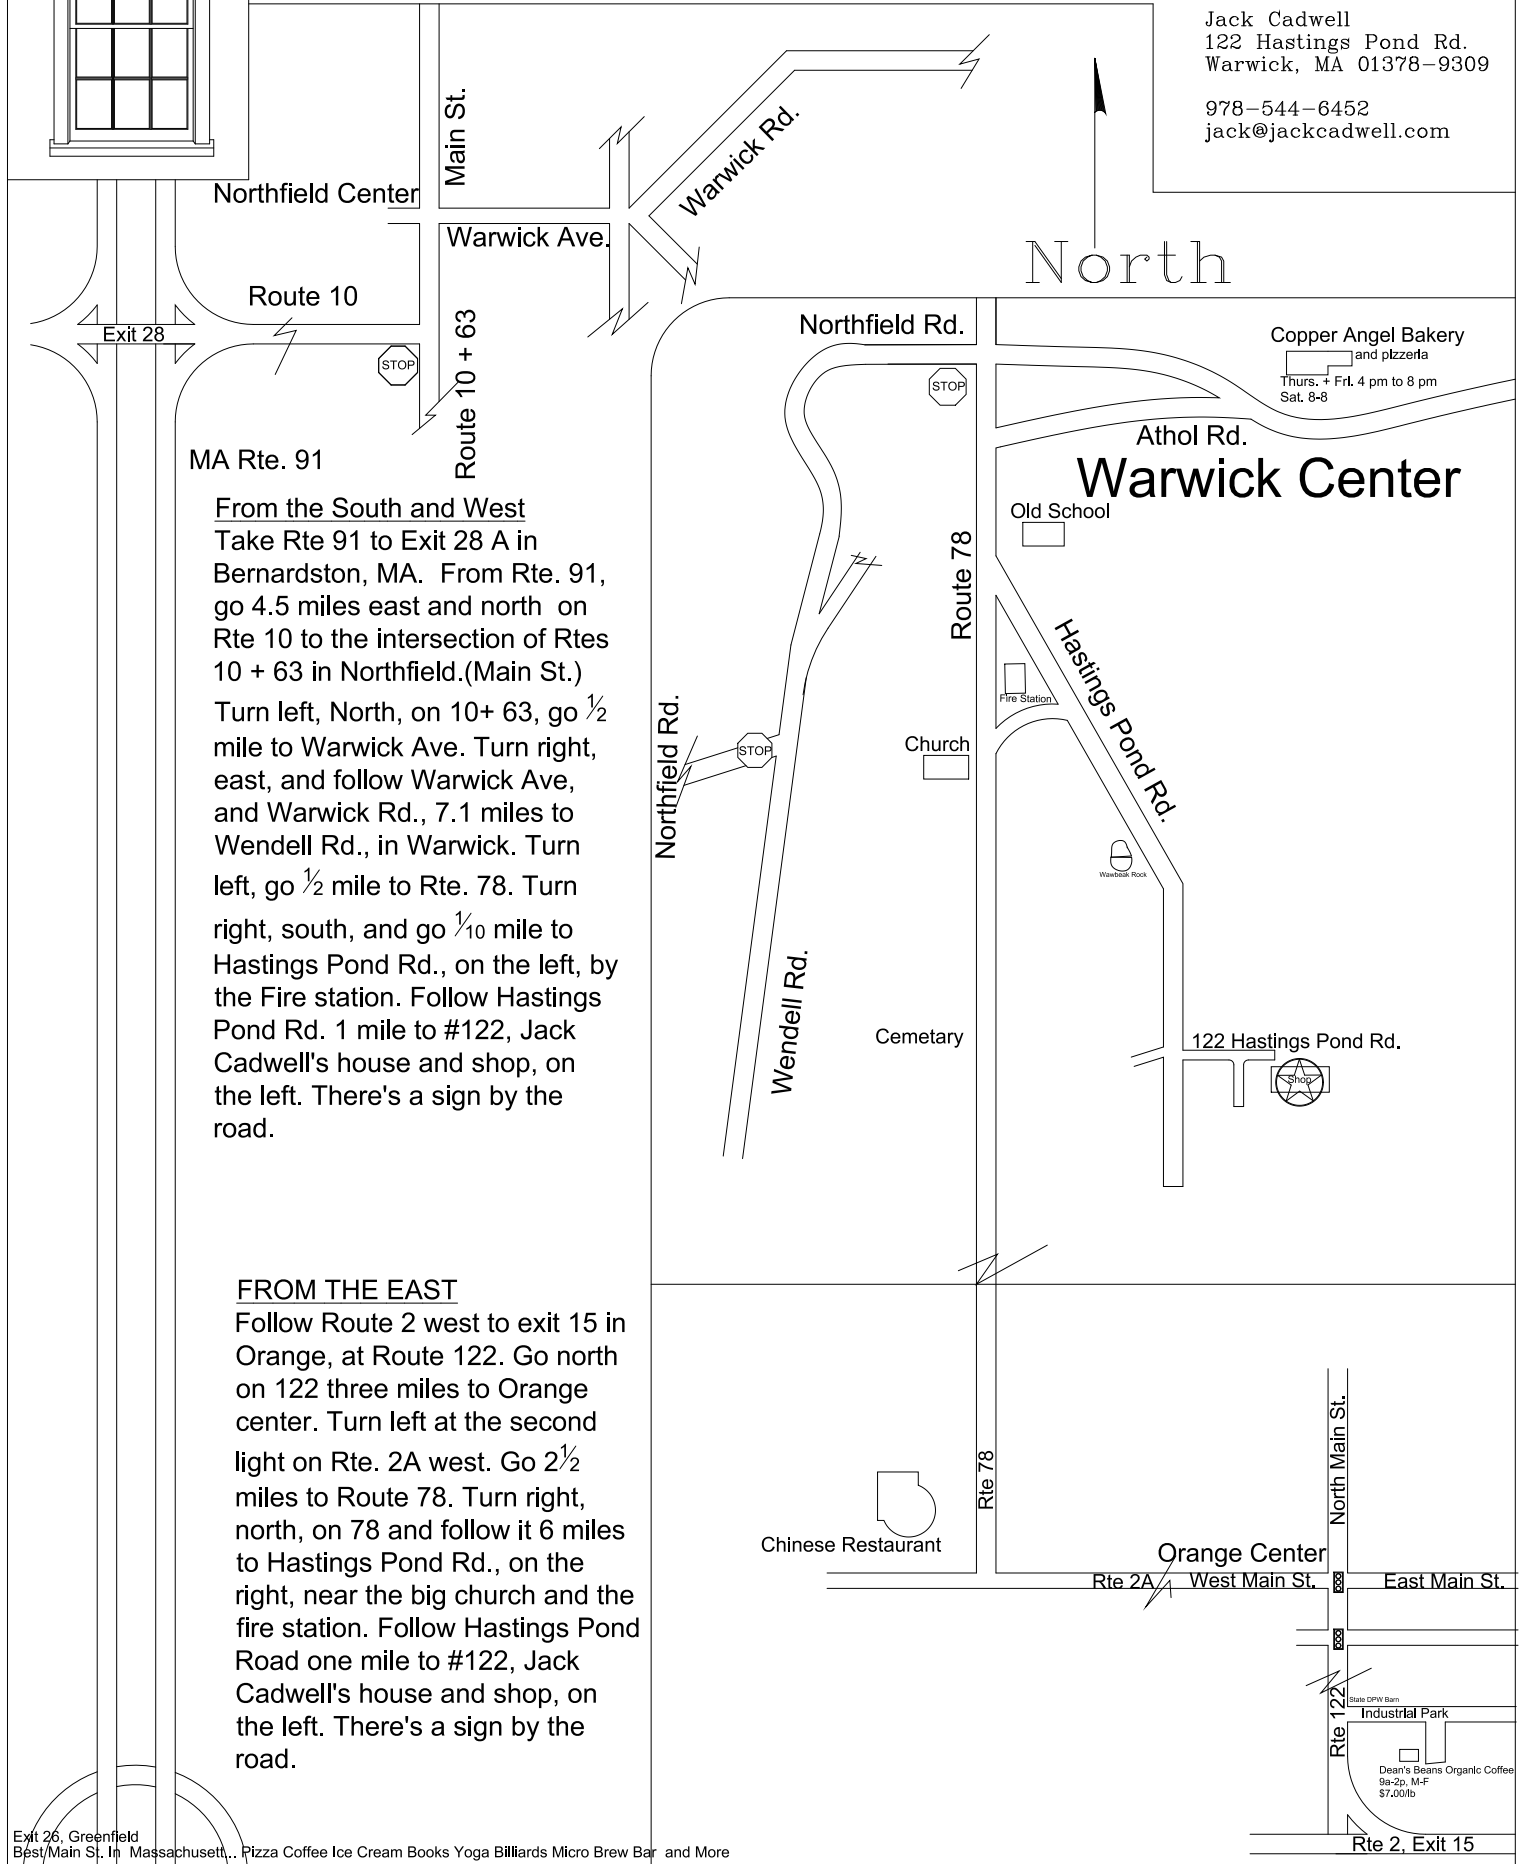

CADWELL JOINERY

Custom Wooden Windows and Doors

Jack Cadwell
122 Hastings Pond Rd.
Warwick, MA 01378-9309

978-544-6452
jack@jackcadwell.com

MA Rte. 91

From the South and West
Take Rte 91 to Exit 28 A in
Bernardston, MA. From Rte. 91,
go 4.5 miles east and north on
Rte 10 to the intersection of Rtes
10 + 63 in Northfield.(Main St.)

Turn left, North, on 10+ 63, go ½
mile to Warwick Ave. Turn right,
east, and follow Warwick Ave,
and Warwick Rd., 7.1 miles to
Wendell Rd., in Warwick. Turn
left, go ½ mile to Rte. 78. Turn
right, south, and go ¼ mile to
Hastings Pond Rd., on the left, by
the Fire station. Follow Hastings
Pond Rd. 1 mile to #122, Jack
Cadwell's house and shop, on
the left. There's a sign by the
road.

FROM THE EAST

Follow Route 2 west to exit 15 in
Orange, at Route 122. Go north
on 122 three miles to Orange
center. Turn left at the second
light on Rte. 2A west. Go 2½
miles to Route 78. Turn right,
north, on 78 and follow it 6 miles
to Hastings Pond Rd., on the
right, near the big church and the
fire station. Follow Hastings Pond
Road one mile to #122, Jack
Cadwell's house and shop, on
the left. There's a sign by the
road.